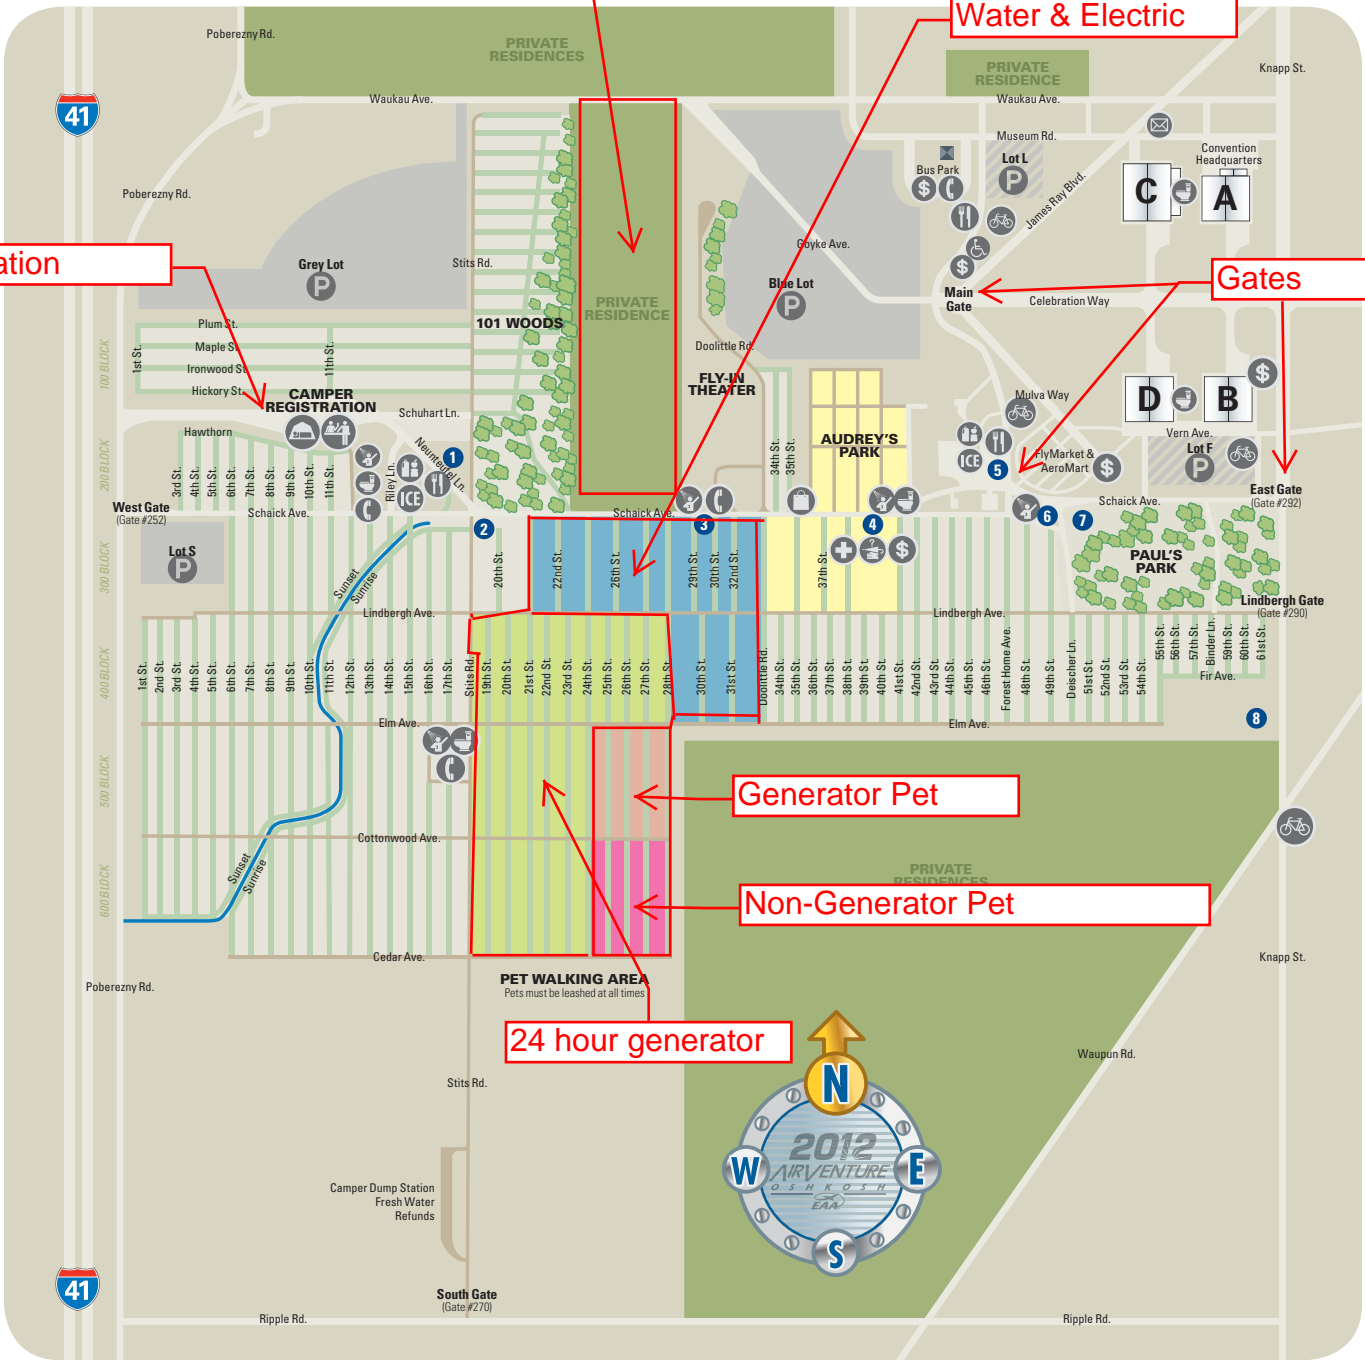

Sleepy Hollow Farm
Campground

Water & Electric

Registration

Gates

Generator Pet

Non-Generator Pet

24 hour generator

Camp Scholler Services

1. Camp Scholler Playground
2. Camper Locator Service
3. Oshkosh Maytag Coin Laundry Service
4. Camp Scholler Assistance Center
5. Volunteer Center
6. Campground Internet Café
7. Youth Activities
8. John Deere Maintenance

- \$ ATM
- ICE Ice Sales
- 🚲 Bike Parking
- 🔍 Lost & Found
- ✉ Business Center
- + First Aid
- 🚰 Drinking Water
- 🛍 Merchandise
- 🚽 Flush Toilets
- ☎ Public Pay Phones
- 🍴 Food Locations
- 🚿 Showers
- 🛒 Grocery

- General Camping
- 24-hour Generator Camping
- Campsites with Water/Electric
- 24-hour Generator Pet Camping
- Non-generator Pet Camping
- Authorized Camping Only